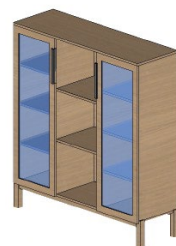

**URBDT200**

Dining table  
2000 x 1000 x H750 mm

**Extention**

500 x 1000 mm

U R B A N

**URBVITR2DOOR**

Vitrine  
2 glass doors,  
4 wooden shelves  
800 x 389 x H1800 mm

**URBHGB2DOOR**

Highboard  
2 glass doors,  
2 open wooden shelves,  
6 glass shelves  
1200 x 389 x H1335 mm

**URBSD**

Sideboard  
2 wooden doors,  
3 drawers,  
2 wooden shelves  
1600 x 389 x H800 mm

**URBCONS**

Console  
2 drawers and  
1 shelf  
1200 x 300 x H800 mm

**URBCT**

Round coffee table  
D900 x H500 mm

**URBNS**

Nightstand  
1 drawer  
1 shelf  
400 x 389 x H550 mm

**URBTV**

TV unit  
1600 x 389 x H540 mm