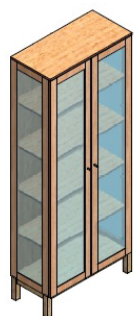

**URBDT200**

Dining table  
2000 x 1000 x H750 mm

**Extention**

500 x 1000 mm

U R B A N

**URBVITR2DOOR**

Vitrine  
2 glass doors,  
4 wooden shelves  
800 x 389 x H1800 mm

**URBHGB2DOOR**

Highboard  
2 glass doors,  
2 open wooden shelves,  
6 glass shelves  
1200 x 389 x H1335 mm

**URBSD**

Sideboard  
2 wooden doors,  
3 drawers,  
2 wooden shelves  
1600 x 389 x H800 mm

**URBCONS**

Console  
2 drawers and  
1 shelf  
1200 x 300 x H800 mm

**URBCT**

Round coffee table  
D900 x H500 mm

**URBNS**

Nightstand  
1 drawer  
1 shelf  
400 x 389 x H550 mm

**URBTV**

TV unit  
1600 x 389 x H540 mm